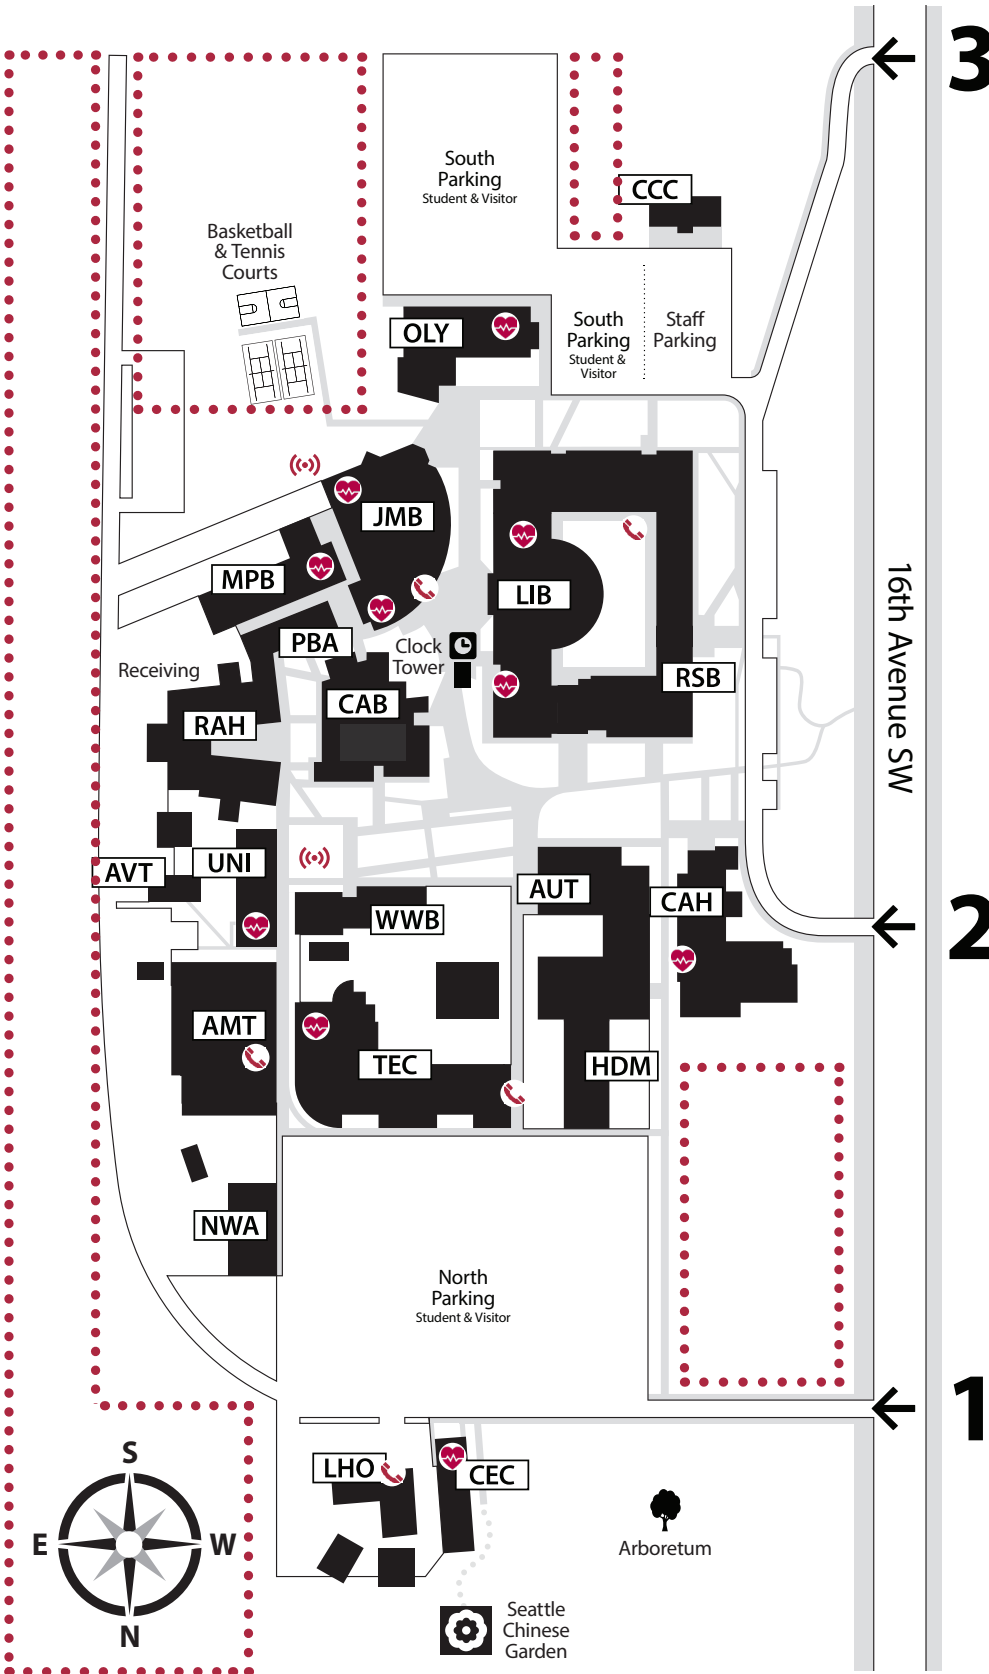

# SOUTH SEATTLE COLLEGE

6000 16th Avenue SW, Seattle, WA 98106

# EMERGENCY MAP

Campus Security: 206.934.0911

Life Emergency: 911

## Campus Buildings

Automotive Technology	AUT
Aviation Maintenance Building	AMT
Aviation Technology	AVT
Brockey Student Center	JMB
Cascade Hall	CAH
Chan Education Center	CEC
Child Care Center	CCC
Culinary Arts Building	CAB
Heavy Duty Diesel	HDM
Landscape Horticulture Building, Garden Center & Greenhouse	LHO
Library	LIB
Multipurpose Building	MPB
Northwest Wine Academy	NWA
Olympic Hall	OLY
Pastry and Baking Arts Building	PBA
Rainier Hall	RAH
Robert Smith Building	RSB
Technology Center	TEC
University Center	UNI
Welding / Center for International Education Building	WWB

## Legend

- Automated External Defibrillator (AED)
- Emergency Phone
- Emergency Phone with Broadcast Capabilities
- Emergency Evacuation Area