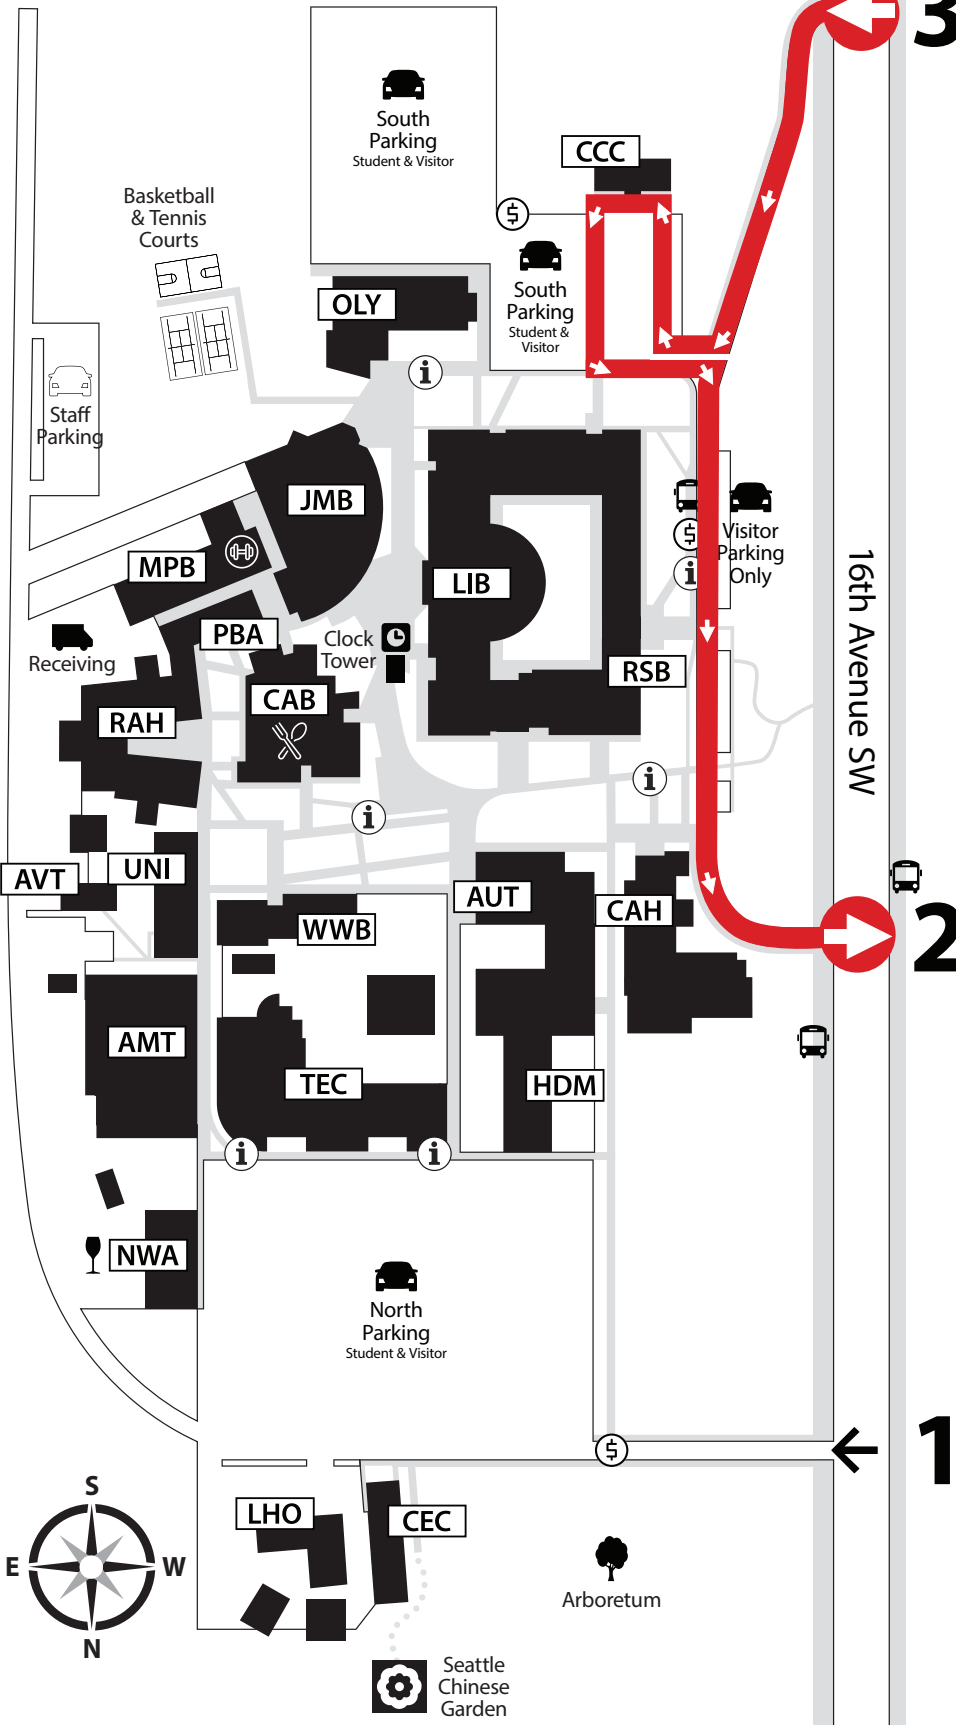

SOUTH SEATTLE COLLEGE

6000 16th Avenue SW, Seattle, WA 98106

Information: 206.934.6684
Main Number: 206.934.5300
Campus Security: 206.934.0911
Life Emergency: 911

Campus Buildings

Automotive Technology	AUT
Aviation Maintenance Building	AMT
Aviation Technology	AVT
Brockey Student Center	JMB
Cascade Hall	CAH
Chan Education Center	CEC
Child Care Center	CCC
Culinary Arts Building	CAB
Heavy Duty Diesel	HDM
Landscape Horticulture Building, Garden Center & Greenhouse	LHO
Library	LIB
Multipurpose Building	MPB
Northwest Wine Academy	NWA
Olympic Hall	OLY
Pastry and Baking Arts Building	PBA
Rainier Hall	RAH
Robert Smith Building	RSB
Technology Center	TEC
University Center	UNI
Welding / Center for International Education Building	WWB