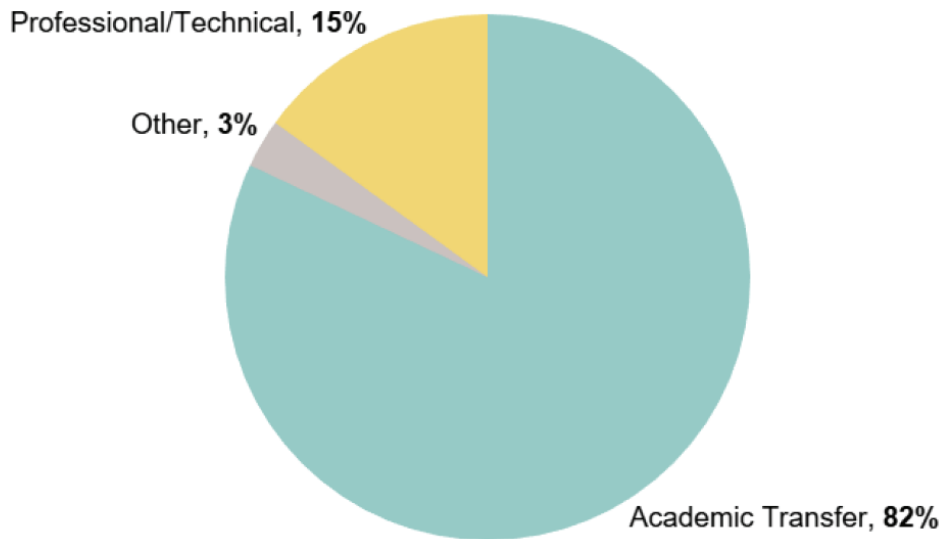

Program Participation

Students in the 13th Year program participated in 27 different types of postsecondary programs at South Seattle College.

Program Type*

* Program participation is reflective of all 13th Year cohorts, 2008-2018

Transfers and Completion

Students in the 13th Year program completed certificate and degree programs and transferred into two- and four-year institutions to continue their postsecondary education.

Count of Transfers, Certificates, and Degrees	
Associate Degrees	145
Certificates	81
4-Year Bachelor Degrees	30
4-Year Transfers	85
2-Year Transfers	78