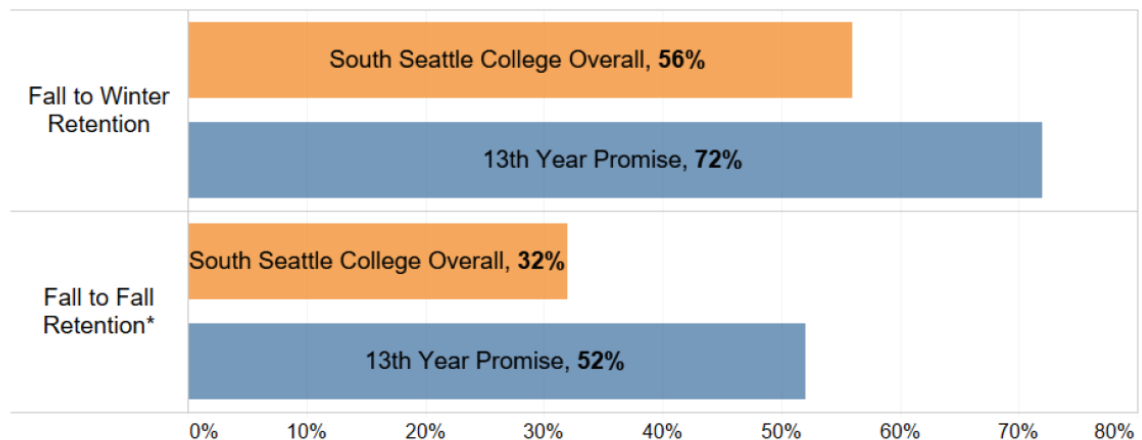

13th Year Promise Scholarship Statistics from 2008-2018

Demographics

The 13th Year Promise Scholarship provided access to college for a diverse community. Data reflects the unique Seattle community and college participation in a variety of college programs.

13th Year Promise Student Demographics and Completions by Cohort Year				
	Cohorts 1-7	2015-2016	2016-2017	2017-2018
Number of Students	399	95	78	135
Gender				
Female	52%	40%	41%	47%
Male	48%	60%	58%	53%
Race and Ethnicity				
Asian/Pacific Islander	28%	23%	35%	22%
African American	26%	25%	29%	36%
Latino/Hispanic	20%	27%	23%	27%
Native American/Alaska Native	2%	0%	0%	0%
White	16%	15%	4%	9%
Other or Unknown	8%	9%	9%	6%
Completion				
Overall Completion Rate*	33%	32%	N/A	N/A
Completed 45 Credits or More**	51%	46%	52%	33%

*Overall completion rates are measured within 4 years of start. For cohort 2016-2017 and 2017-2018 data is not yet available or complete. This data is excluded from calculations.

Retention

Students in the 13th Year program continued into their second quarter and second year of college at higher rates than the overall student body at South Seattle College.

First Quarter and First Year Retention Compared to South Seattle College Overall

Source: Statewide Data from SBCTC Student Achievement Initiative Tableau Dashboard, Academic Year 2015-2016.

* 13th Year data for 2017-2018 is not yet available. This data is excluded from calculations.