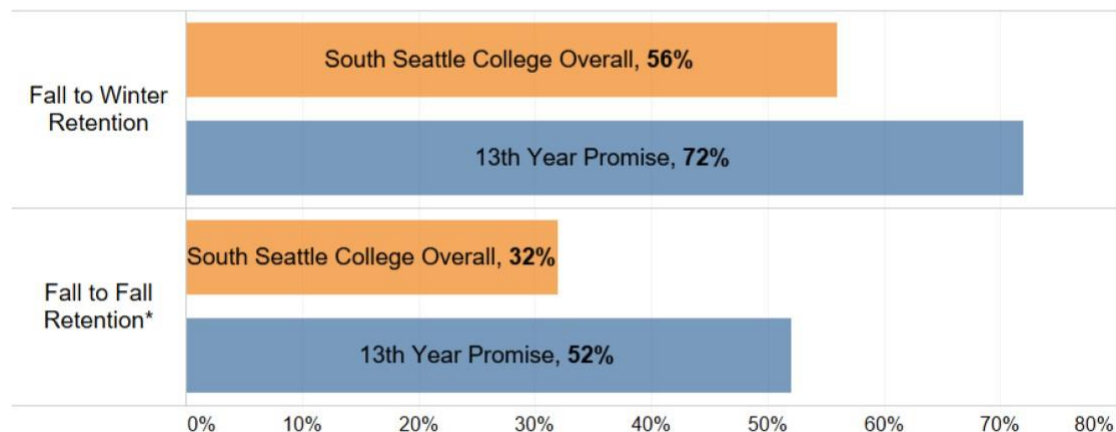

13th Year Promise Scholarship Statistics from 2008-2018

Demographics

The 13th Year Promise Scholarship provided access to college for a diverse community. Data reflects the unique Seattle community and college participation in a variety of college programs.

13th Year Promise Student Demographics and Completions by Cohort Year				
	Cohorts 1-7	2015-2016	2016-2017	2017-2018
Number of Students	399	95	78	135
Gender				
Female	52%	40%	41%	47%
Male	48%	60%	58%	53%
Race and Ethnicity				
Asian/Pacific Islander	28%	23%	35%	22%
African American	26%	25%	29%	36%
Latino/Hispanic	20%	27%	23%	27%
Native American/Alaska Native	2%	0%	0%	0%
White	16%	15%	4%	9%
Other or Unknown	8%	9%	9%	6%
Completion				
Overall Completion Rate*	33%	32%	31%	27%
Completed 45 Credits or More**	51%	46%	52%	33%

*Overall completion rates are measured within 4 years of start. For cohort 2016-2017 and 2017-2018 data is not yet available or complete. This data is excluded from calculations.

Retention

Students in the 13th Year program continued into their second quarter and second year of college at higher rates than the overall student body at South Seattle College.

First Quarter and First Year Retention Compared to South Seattle College Overall

Source: Statewide Data from SBCTC Student Achievement Initiative Tableau Dashboard, Academic Year 2015-2016.

* 13th Year data for 2017-2018 is not yet available. This data is excluded from calculations.