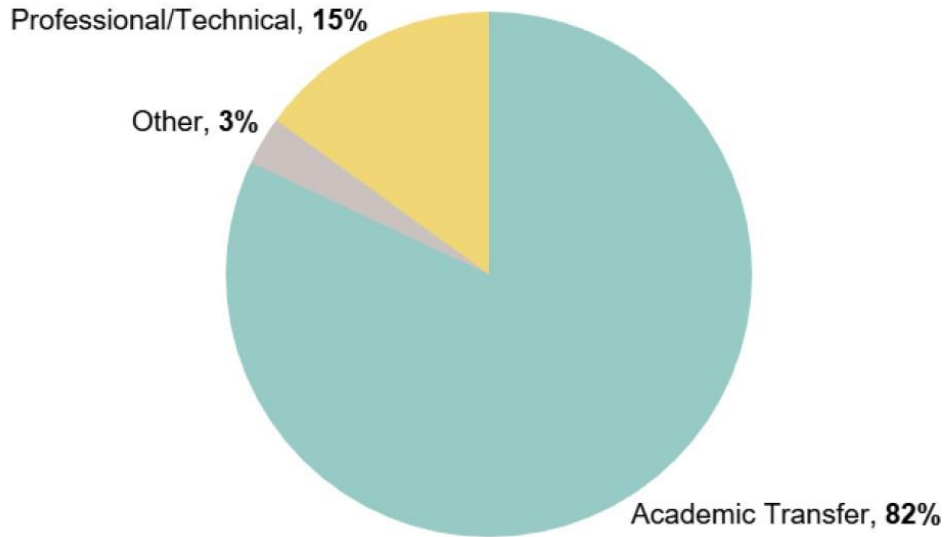

*Overall completion rates are measured within 4 years of start. For cohort 2016-2017 and 2017-2018 data is not yet available or complete. This data is excluded from calculations.

Retention

Students in the 13th Year program continued into their second quarter and second year of college at higher rates than the overall student body at South Seattle College.

First Quarter and First Year Retention Compared to South Seattle College Overall

Source: Statewide Data from SBCTC Student Achievement Initiative Tableau Dashboard, Academic Year 2015-2016.

* 13th Year data for 2017-2018 is not yet available. This data is excluded from calculations.

Program Participation

Students in the 13th Year program participated in 27 different types of postsecondary programs at South Seattle College.

Program Type*

* Program participation is reflective of all 13th Year cohorts, 2008-2018