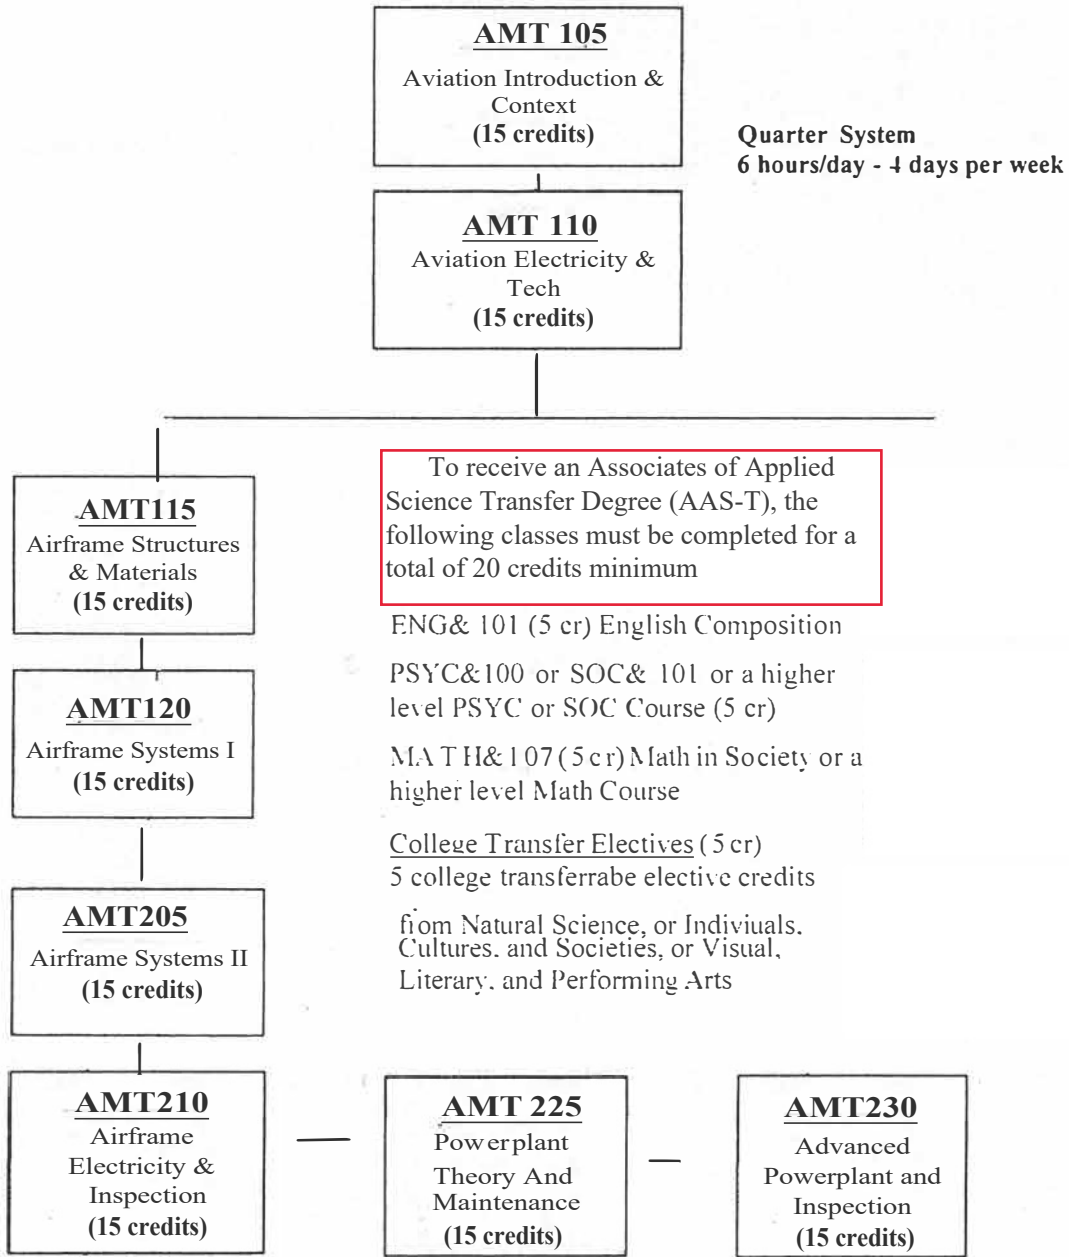

**SOUTH SEATTLE COLLEGE**  
**Aviation Maintenance Technology (AMT)**  
**Associate of Applied Science - Transfer Degree**  
**(AAS-T)**

AMT Class times: Tue - Fri either 7am-1pm or 2pm-8pm  
 Program starts in Fall and Spring quarters

**Flow Chart**

**Quarter System**  
 6 hours/day - 4 days per week

To receive an Associates of Applied Science Transfer Degree (AAS-T), the following classes must be completed for a total of 20 credits minimum

- ENG& 101 (5 cr) English Composition
- PSYC&100 or SOC& 101 or a higher level PSYC or SOC Course (5 cr)
- MATH& 107 (5 cr) Math in Society or a higher level Math Course
- College Transfer Electives (5 cr)  
 5 college transferrable elective credits from Natural Science, or Individuals, Cultures, and Societies, or Visual, Literary, and Performing Arts