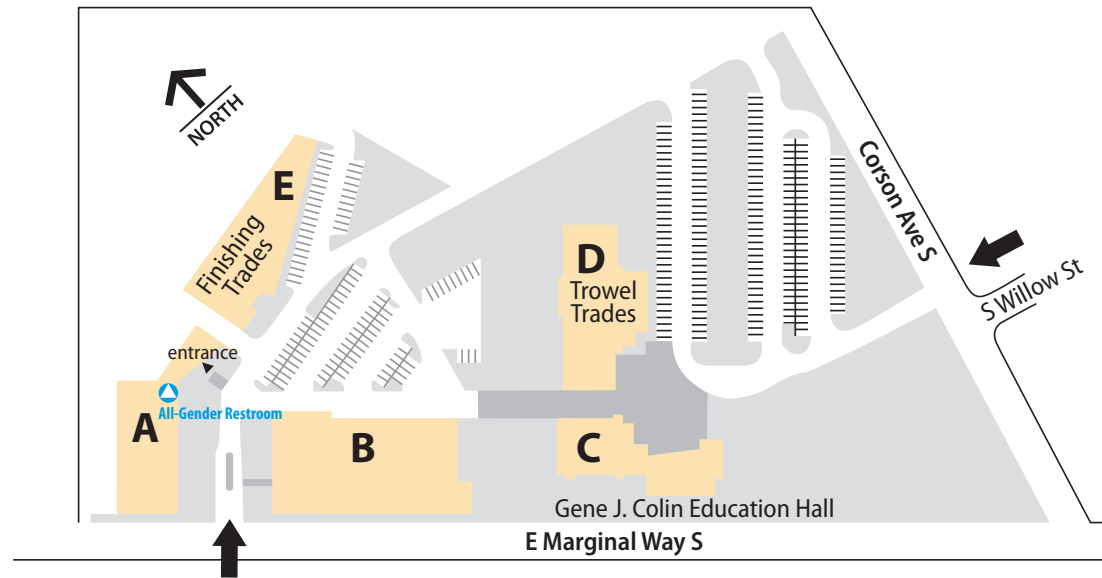

## Georgetown Campus Building A All-Gender Restroom

- Near Building A's south-facing main entrance (single-stall)  
(Upon entry, located to the left in the main hallway)