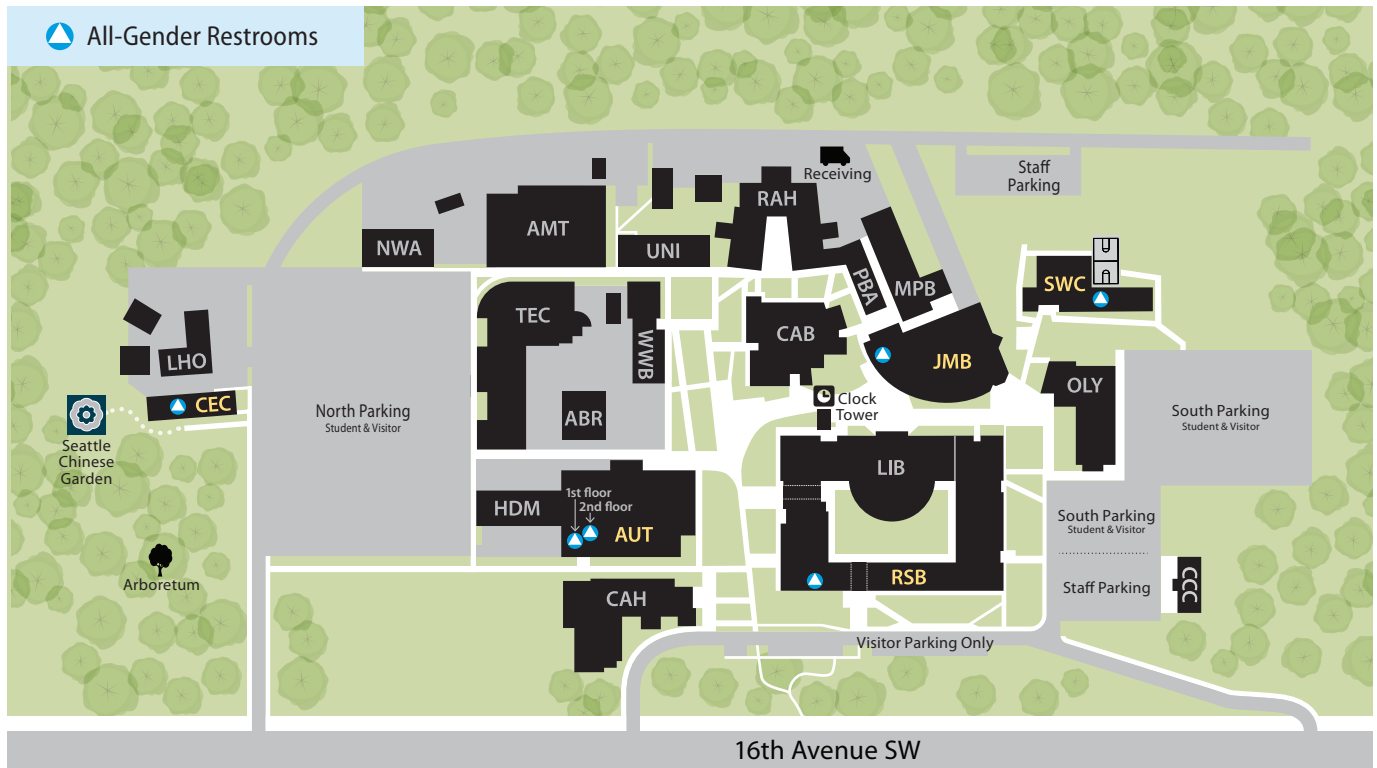

South Seattle College All-Gender Restrooms

ABR Autobody Collision Repair	HDM Heavy Duty Diesel	PBA Pastry Lab
AMT Aviation Maintenance	JMB Jerry Brockey Student Center	RAH Rainier Hall
AUT Automotive Technology	LHO Landscape Horticulture	RSB Robert Smith Building
AVT Classrooms/Composite Lab	LIB Library	SWC Student Wellness Center
CAB Culinary Arts, FSA T&D Kitchen	MPB Multipurpose Building	TEC Technology Center
CAH Cascade Hall	NWWA Northwest Wine Academy	UNI University Center
CCC Child Care Center & Preschool	OLY Olympic Hall	WWB Welding/Center for International Education
CEC Chan Education Center		

Automotive Technology (AUT)

Two restrooms (single-stall) are located on the main floor in the northwest corner of the building. Five restrooms (single-stall) are located on the second floor at the west end of the hallway.
Please note: the AUT Building may be closed if classes are not in session.

Brockey Student Center (JMB)

Restrooms (single-stall) are near the north entrance, next to the campus bookstore.

Chan Education Center (CEC)

Restrooms (single-stall) have exterior entrances on the east side of the CEC Building.

Robert Smith Building (RSB)

Restrooms (single-stall) are near the MAST Tutoring Center in the President's Office lobby area.

Student Wellness Center (SWC)

Restroom (single-stall) is located in the main hallway, roughly halfway between the main entrance and the weight room.