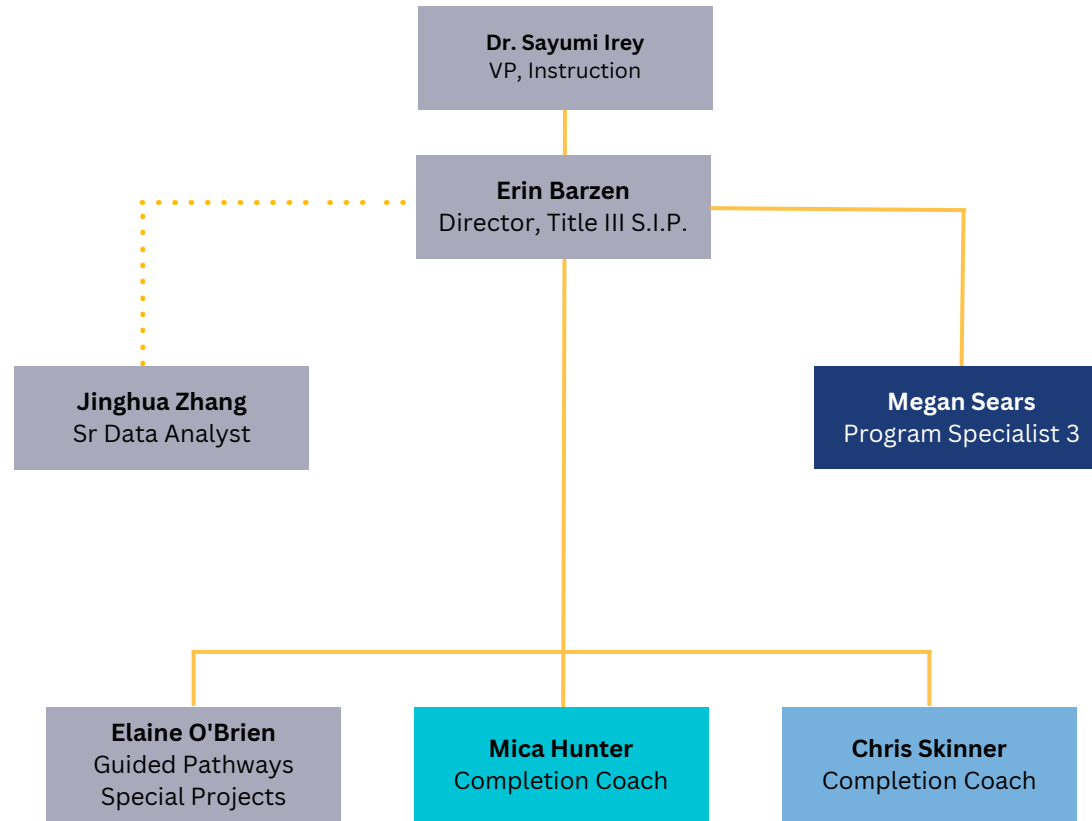

# South Seattle College - Title III S.I.P.

Legend	
<b>Position Classification</b>	<b>Position Details</b>
 Classified Staff	 Vacant
 Exempt Non-Represented	
 Pro-Staff	
 Part-Time Hourly	
 Indirect Report	