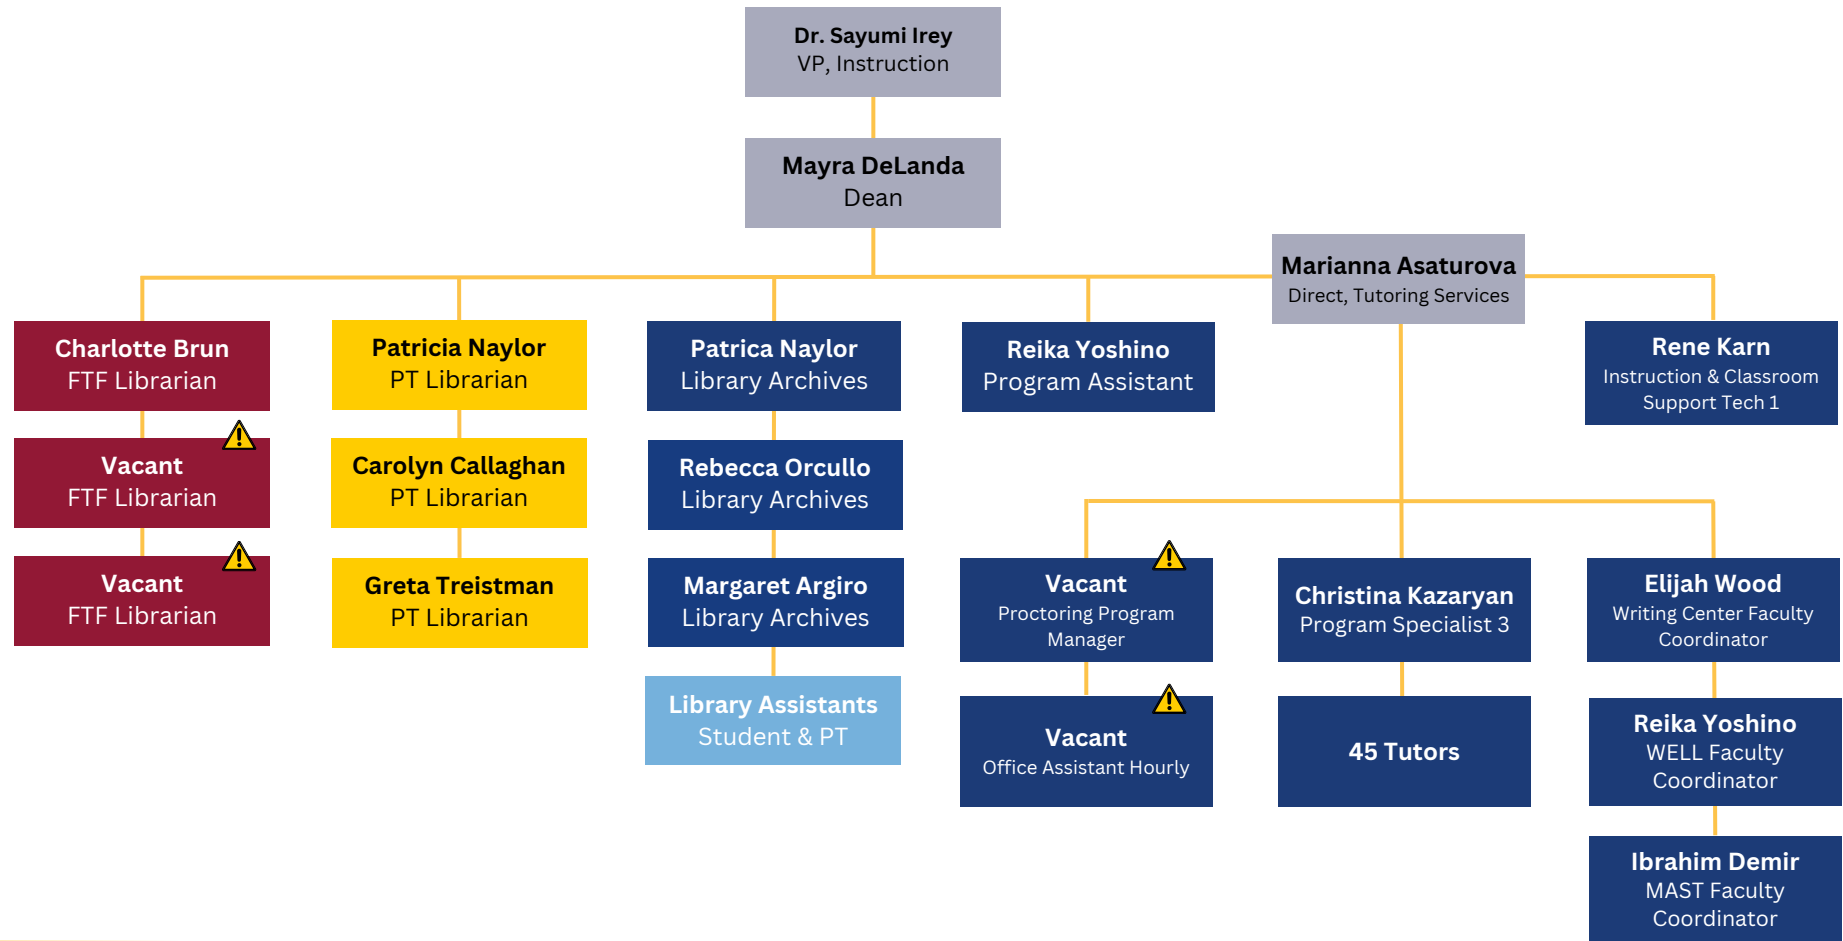

South Seattle College - Library, Proctoring & Tutoring

Legend	
Position Classification	Position Details
 Classified Staff	 Vacant
 Exempt Non-Represented	
 Full-Time Faculty	
 Part Time Faculty	
 Part Time Hourly	