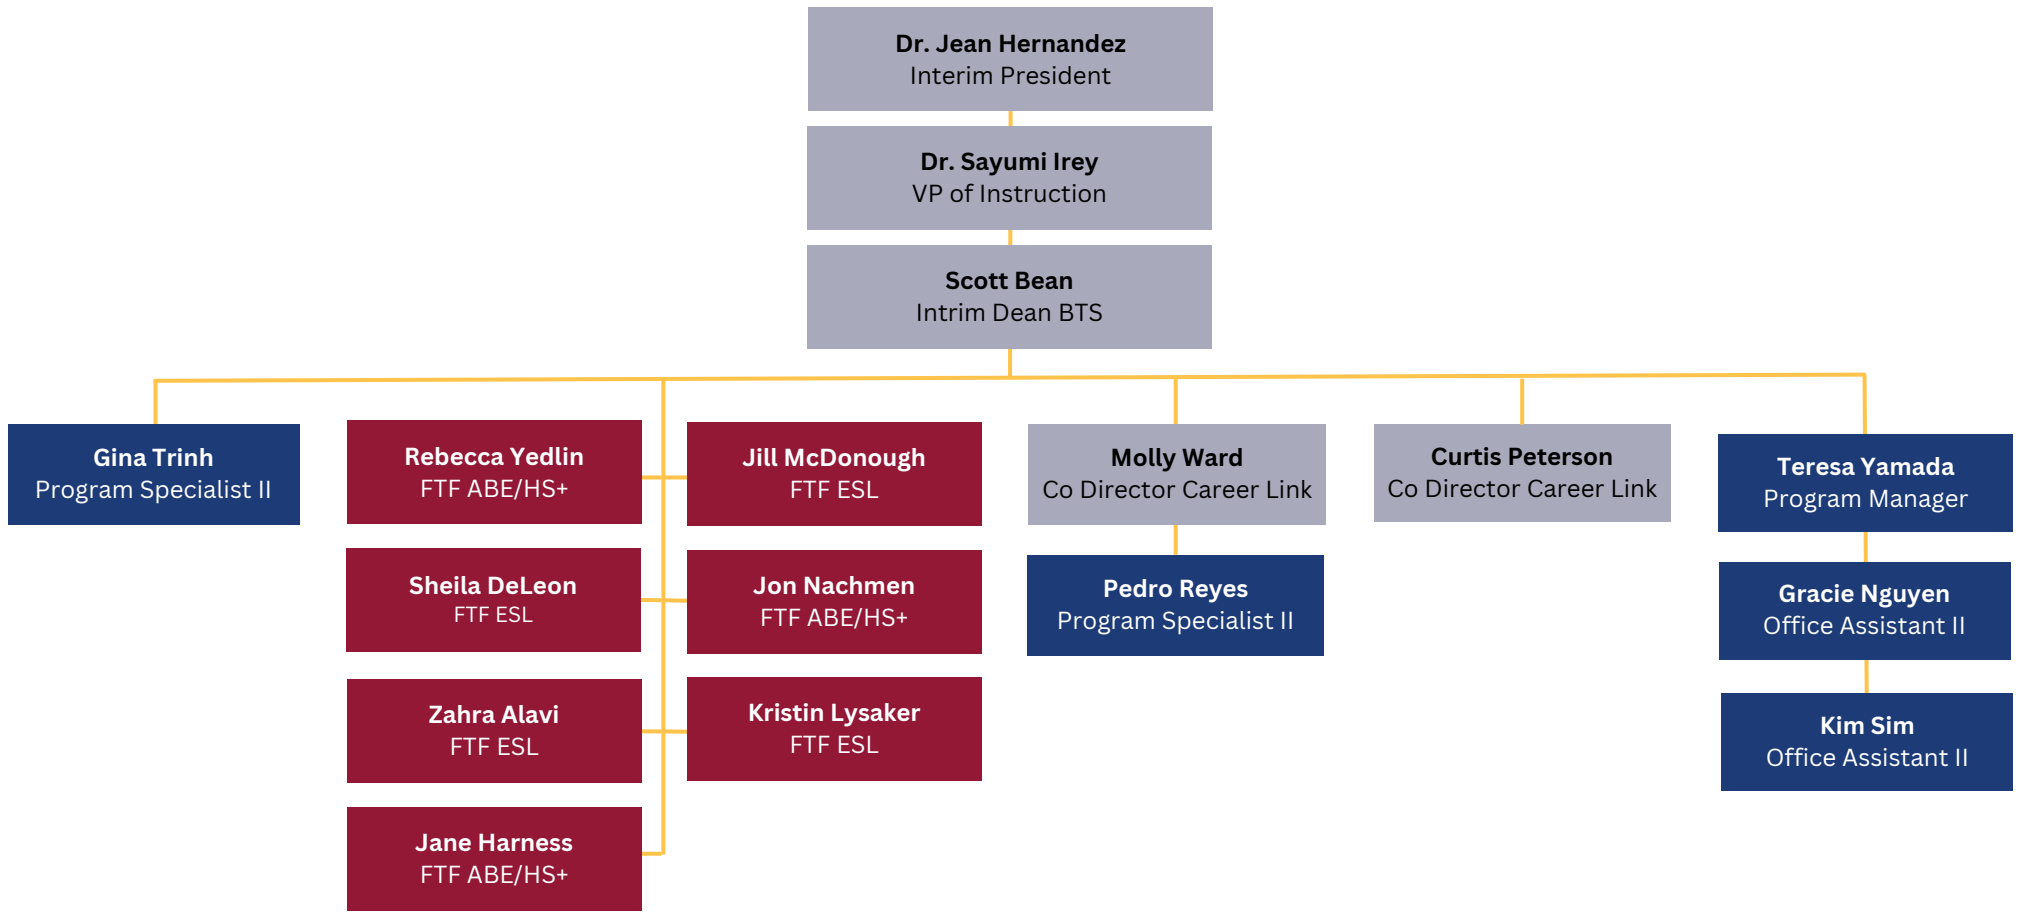

South Seattle College - Basic & Transitional Studies

Legend

Position Classification

- Classified Staff
- Exempt Non-Represented
- Full-Time Faculty