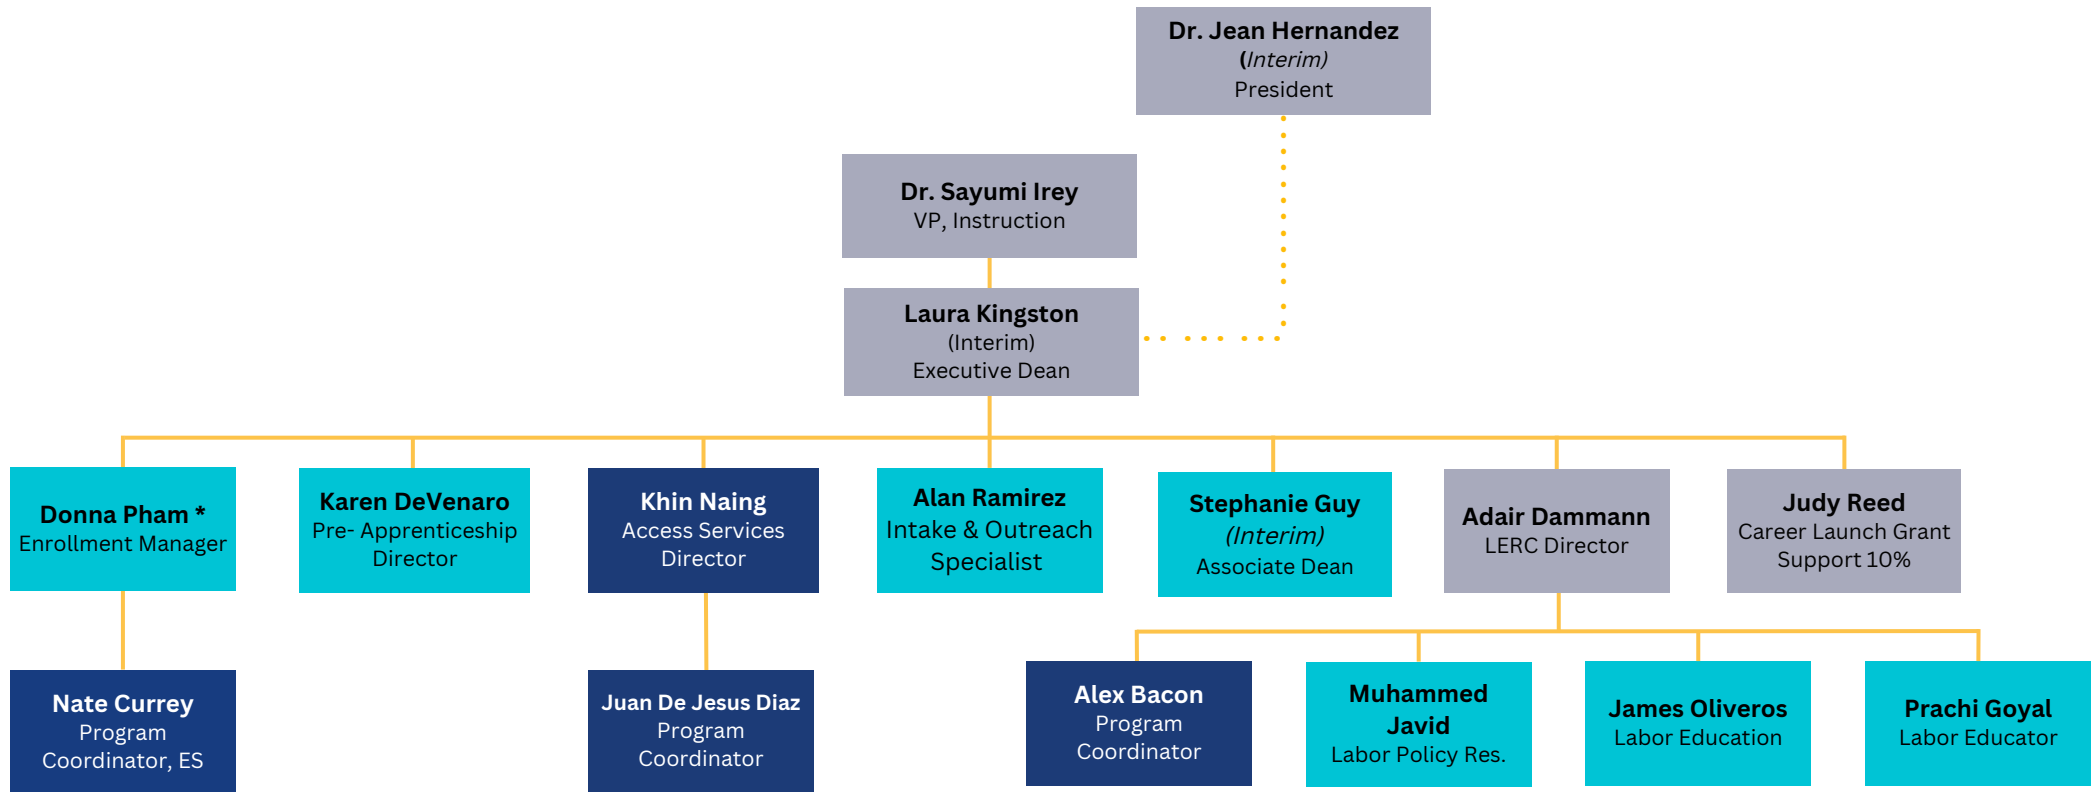

South Seattle College - Georgetown Campus

*Enrollment Manager: 50/50 reporting to Executive Dean and Dean of Student Achievement & Registrar

Legend	
Position Classification	Position Details
 Classified Staff	 Vacant
 Exempt Non-Represented	
 Pro-Staff	
 Indirect Report	