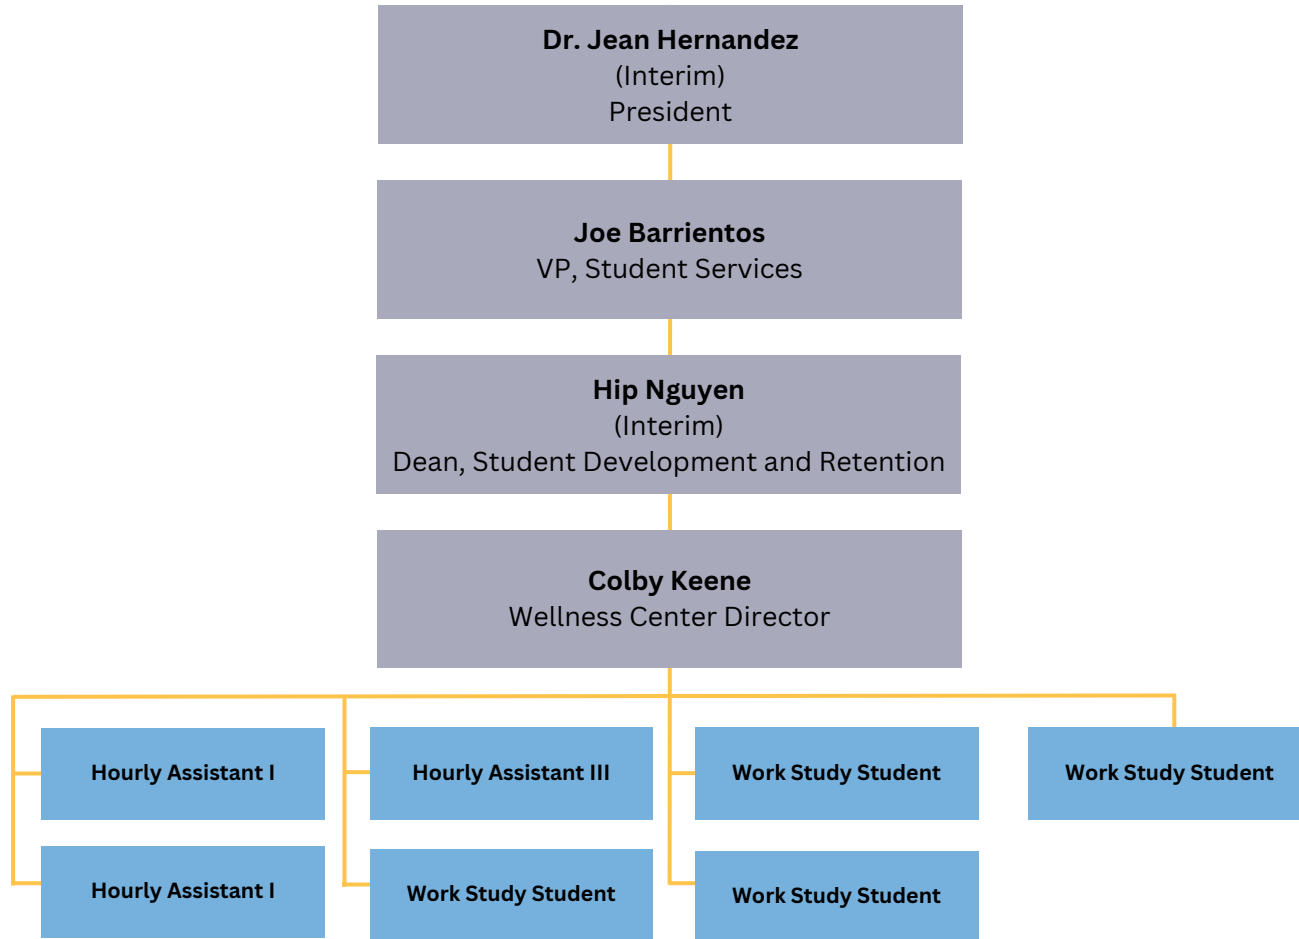

# South Seattle College - Student Services Wellness Center

Legend	
Position Classification	Position Details
 Exempt Non-Represented	 Vacant
 Part-Time Hourly	