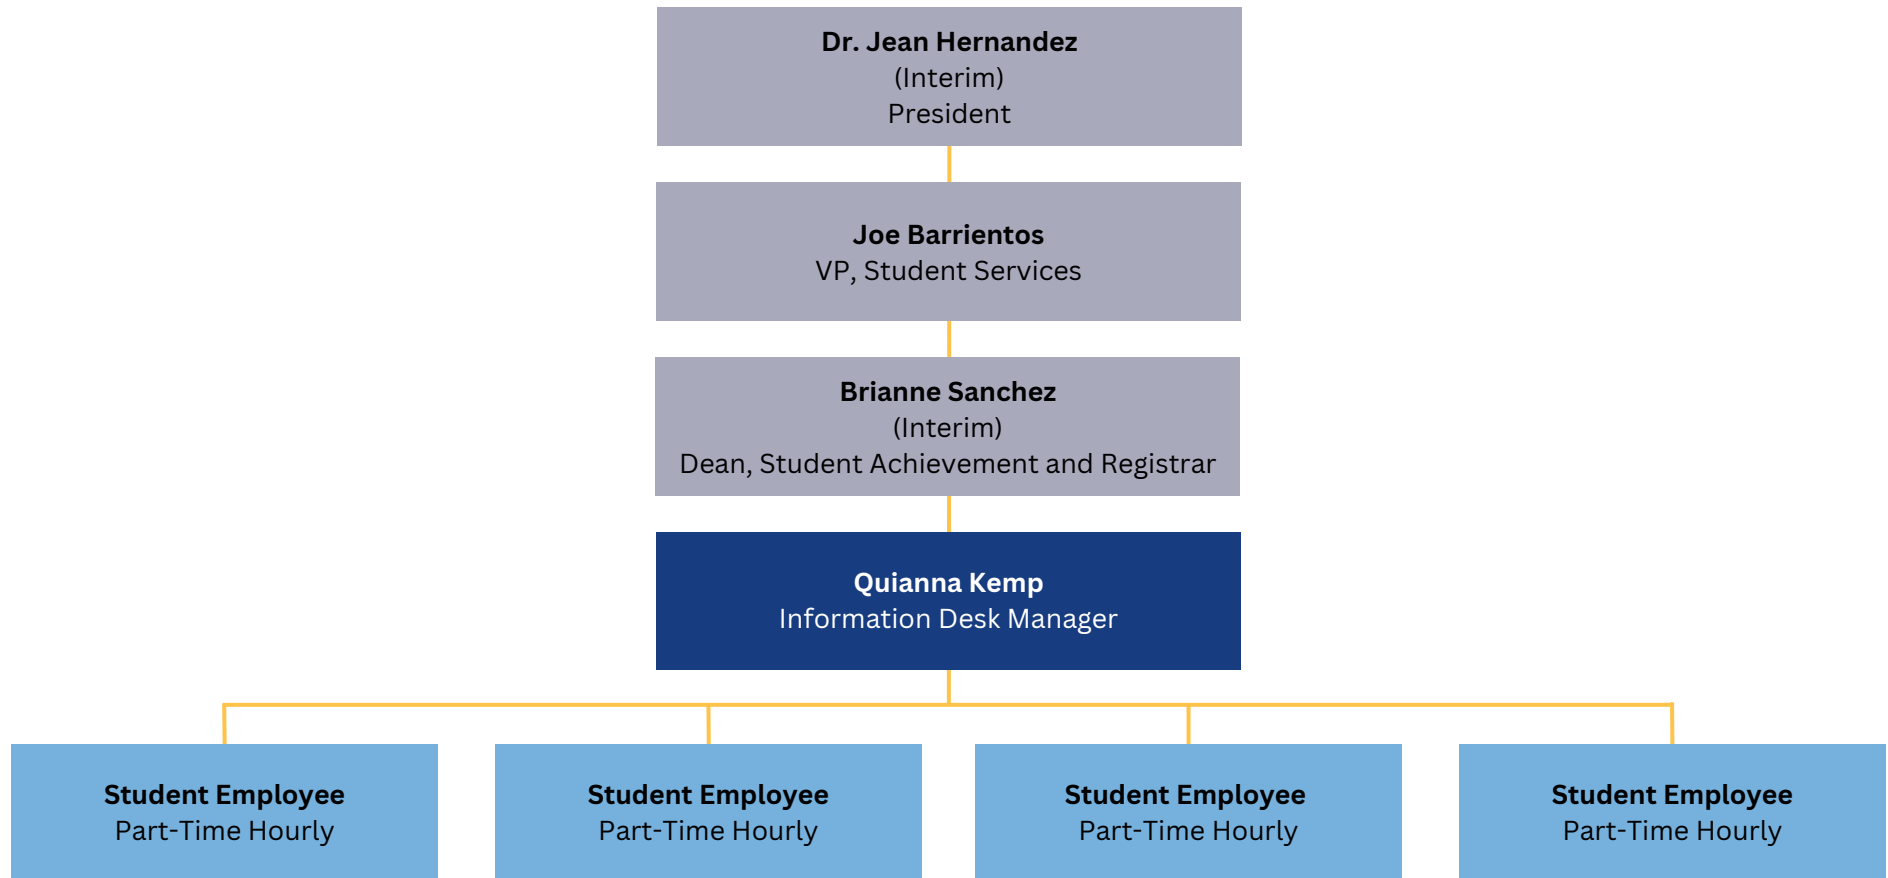

# South Seattle College - Student Services Information Desk

Legend	
<b>Position Classification</b>	<b>Position Details</b>
 Classified Staff	 Vacant
 Exempt Non-Represented	
 Part-Time Hourly	