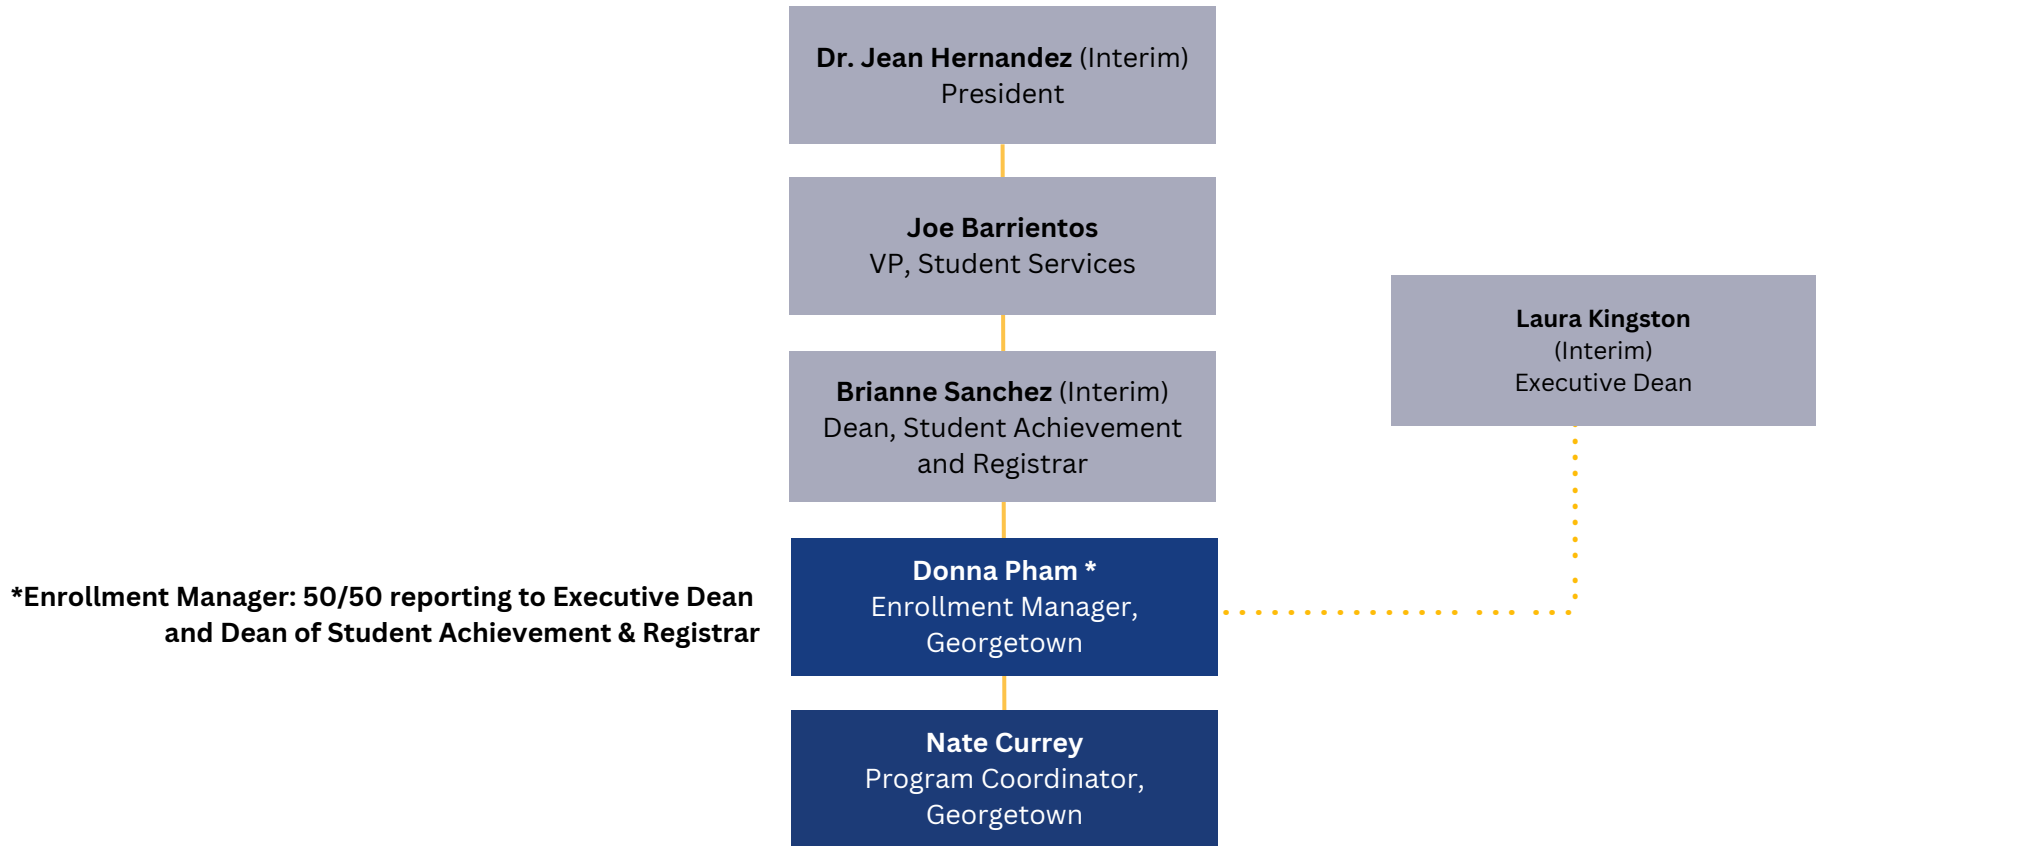

South Seattle College - Student Services Georgetown

Legend	
Position Classification	Position Details
Classified Staff	Vacant
Exempt Non-Represented	
Indirect Report	