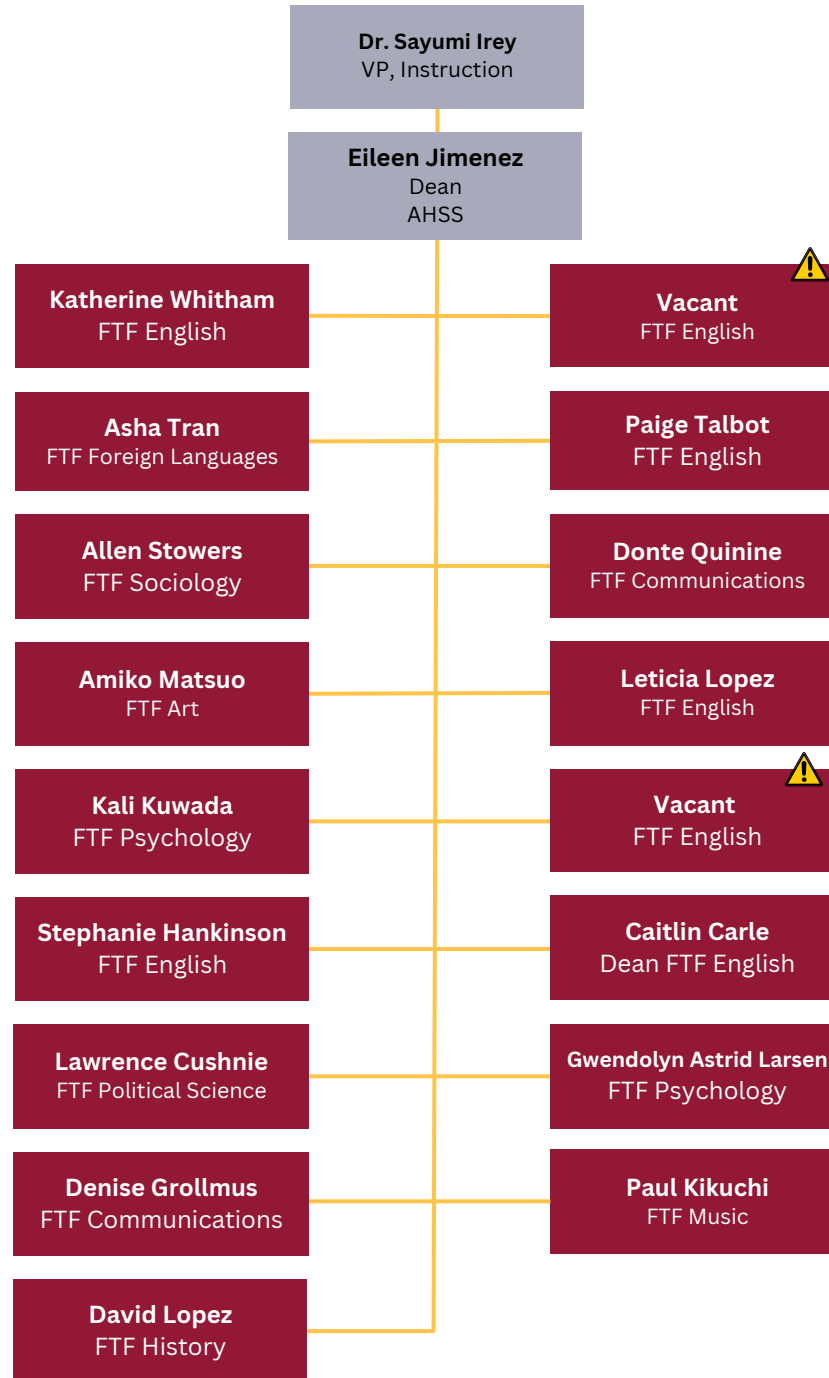

South Seattle College - Instruction | Arts, Humanities & Social Science

Legend	
Position Classification	Position Details
 Exempt Non-Represented	 Vacant
 Full-Time Faculty	