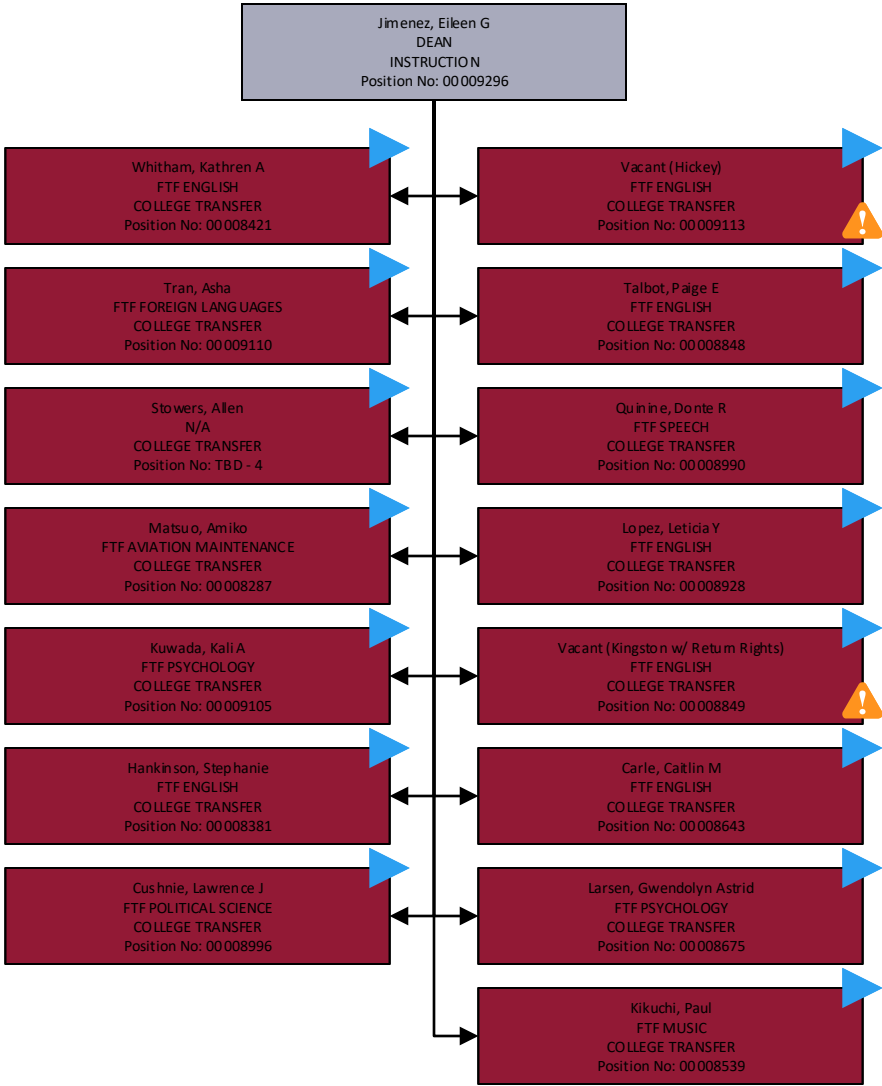

# South Seattle College – Arts, Humanities & Social Sciences

Legend		
Position Classification	Union	Position Details
Classified Staff	AFT	Vacant Position
Exempt Non-Represented	AFT-SPS	
Full-Time Faculty	WFSE	
Pro-Staff		

# South Seattle College – Math, Science & Business

Legend		
Position Classification	Union	Position Details
Classified Staff	AFT	Vacant Position
Exempt Non-Represented	AFT-SPS	
Full-Time Faculty	WFSE	
Pro-Staff		