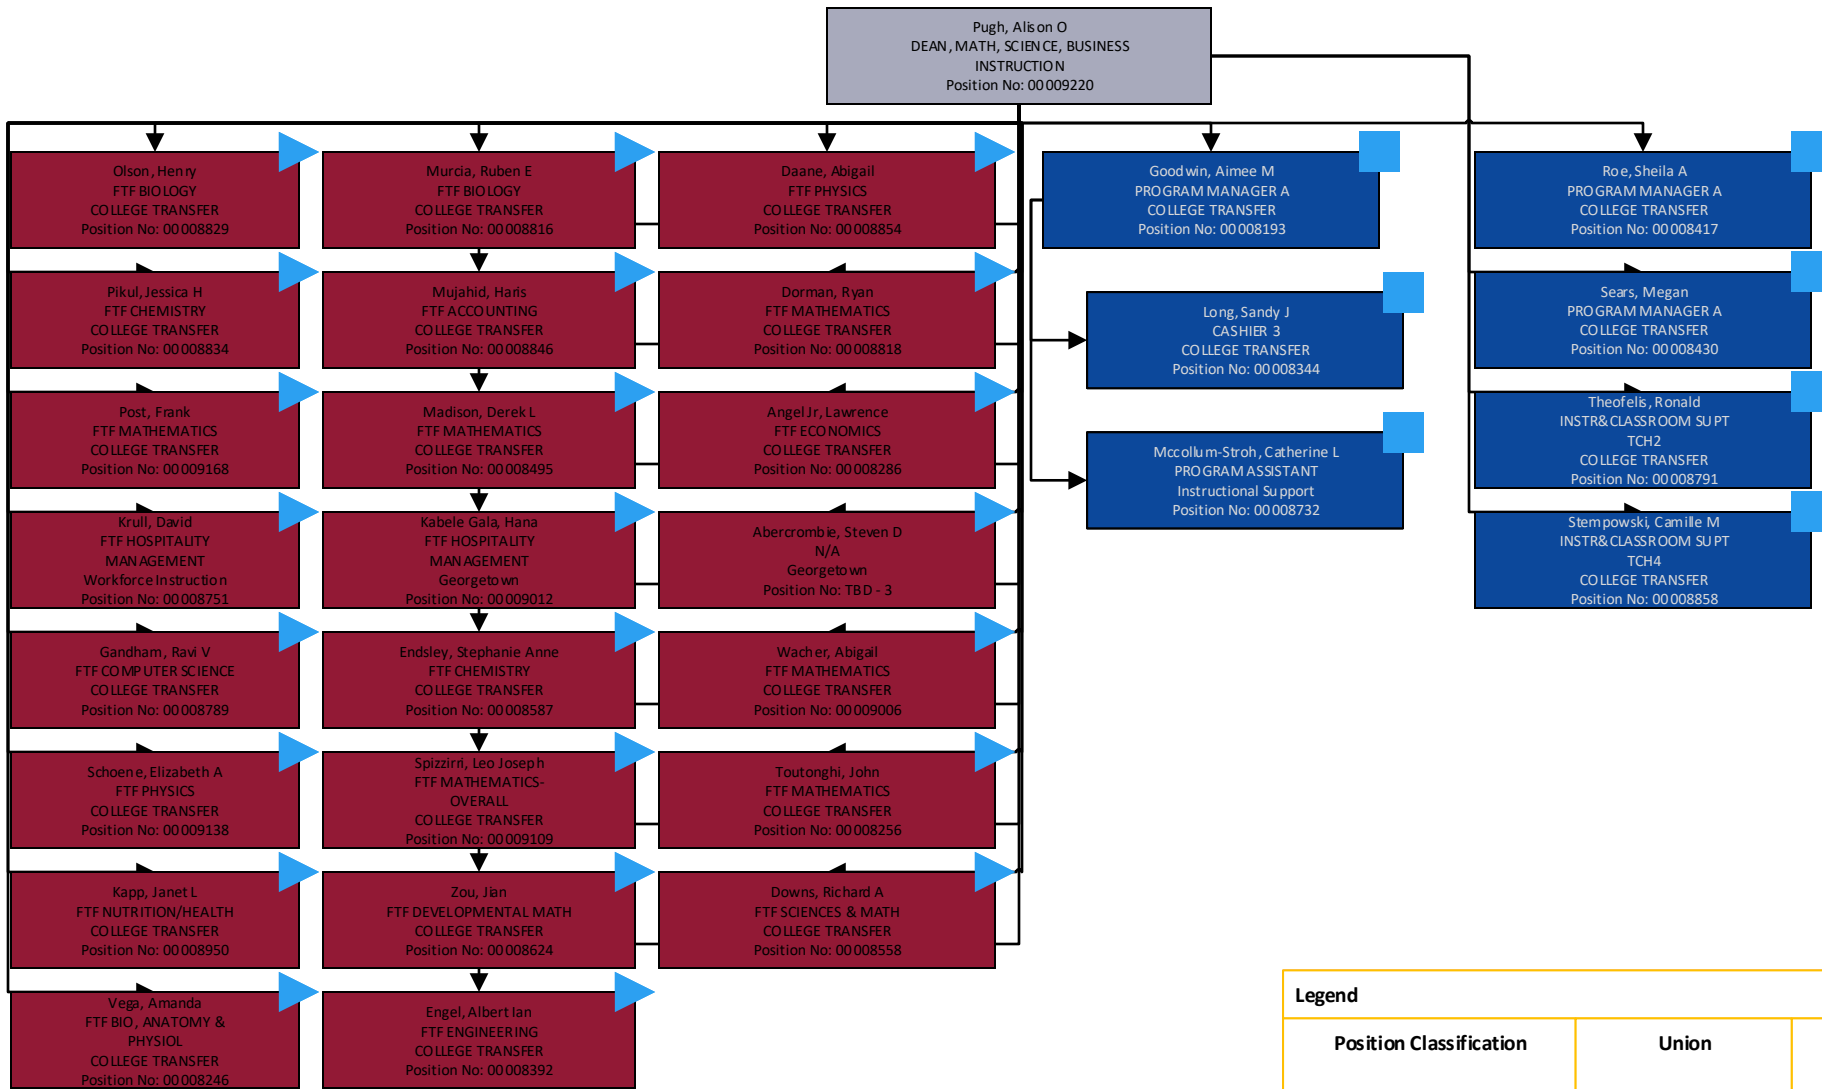

# South Seattle College – Arts, Humanities & Social Sciences

Legend		
Position Classification	Union	Position Details
Classified Staff	AFT	Vacant Position
Exempt Non-Represented	AFT-SPS	
Full-Time Faculty	WFSE	
Pro-Staff		

# South Seattle College – Math, Science & Business

Legend		
Position Classification	Union	Position Details
Classified Staff	AFT	Vacant Position
Exempt Non-Represented	AFT-SPS	
Full-Time Faculty	WFSE	
Pro-Staff		