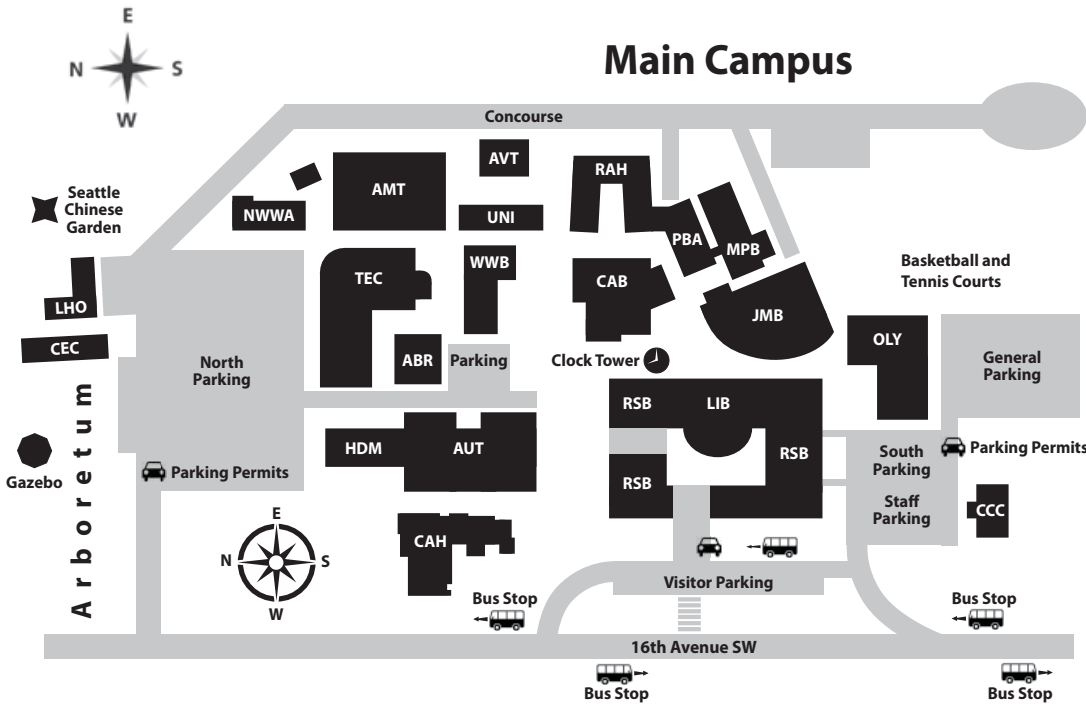

SOUTH SEATTLE COLLEGE

Location Key

ABE, GED, ESL Office	CAH
Academic Center	UNI
Admissions	RSB
Alhadeff Grill	CAB
Art Gallery	JMB
Art Labs	RSB
Assessment/Student Services	RSB
Bernie's Pastry Shop	CAS
Bookstore	JMB
Business/Administrative Office	RSB
Café Alki	CAB
Cafeteria	CAB
Career Link Academy	RAH
Career Development Services	RSB
Cash Machine	JMB
Cashiers	RSB
Center for International Education	WWB
Child Care Center	CCC
CLIC	RSB
College Transfer	UNI
Computer Lab	LIB
Continuing Education	OLY
Copy Center	LIB
Counseling & Advising	RSB
Cultural Center	JMB
Development Office/Foundation	RSB
Dining Rooms	CAB
Diversity & Retention Office	JMB
Eastern Washington University	UNI
Educational Support Services	RSB
eLearning	LIB
Financial Aid	RSB
Fitness Center	MPB
Human Resources	RSB
Information Desk	RSB
International/Center for International Education	WWB
Internship Programs	RSB
IT/Computer Services	RSB
Liberal Studies	UNI
Library/Instructional Resource Center	LIB
Little Theater	RAH
Lost & Found	JMB
Math Lab	RSB
Media Labs	LIB
Meeting Rooms	JMB
Music Rooms/Labs	RSB
Northwest Wine Academy	NWWA
Nursing	RAH
Office of Instruction	RSB
Pastry Lab	PBA
President's Board Room	RSB
President's Office	RSB
Professional/Technical Programs Office	TEC
Public Information	RSB
Registration/Admissions	RSB
Security and Parking	RSB
Student Government/Programs	JMB
Student Life	JMB
Student Outreach	RSB
Teaching & Demonstration Kitchen	CAB
Teaching & Learning Center	LIB
Technology Center	TEC
Tech Prep	TEC
Testing/Assessment	RSB
Transcript Evaluations	RSB
Transfer Center	UNI
TRIO Student Success Services	RSB
TRIO Talent Search	RAH
TRIO Upward Bound	RAH
Tutor Center	RSB
T.V. Studio	LIB
Veteran Services	RSB
VP of Instruction	RSB
Welding	WWB
Worker Retraining/WorkFirst	RSB
WorkSource/Career Development Services	RSB
Writing Center	RSB

Buildings

ABR Autobody Collision Repair	CEC Judge Warren & Nobie Chan Education Center	OLY Olympic Hall
AMT Aviation Maintenance	HDM Heavy Duty Diesel	PBA Pastry Lab
AUT Automotive Technology	JMB Jerry Brockey Student Center	NWWA Wine Technology Northwest Wine Academy
AVT Classrooms/Composite Lab	LHO Landscape Horticulture	RAH Robert Smith Building
CAB Culinary Arts, FSA T&D Kitchen	LIB Library	RSB Rainier Hall
CAH Cascade Hall	MPB Multi-Purpose Building	TEC Technology Center
CCC Child Care Center & Preschool		UNI University Center
		WWB Welding / Center for International Education