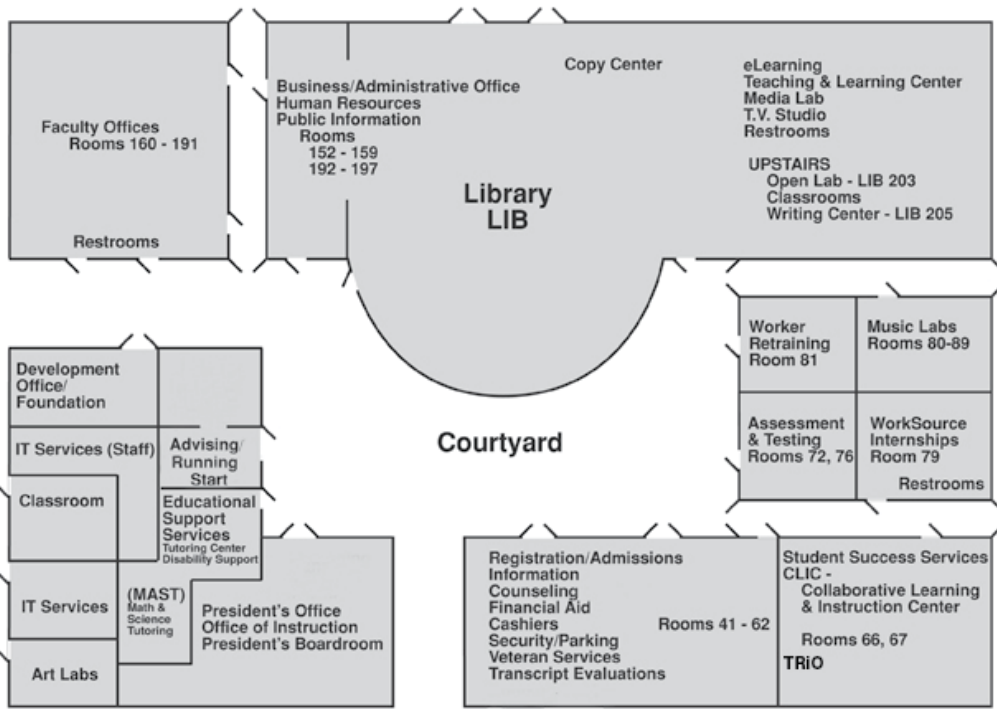

Clock Tower Robert Smith Building

South Parking Lot

16th Avenue SW

Visitor Parking

For directions to South Seattle College main campus, Georgetown campus, and NewHolly Learning Center go to www.southseattle.edu/campus/map.

For other campus facilities and departments visit www.southseattle.edu and click "Campus Directory."